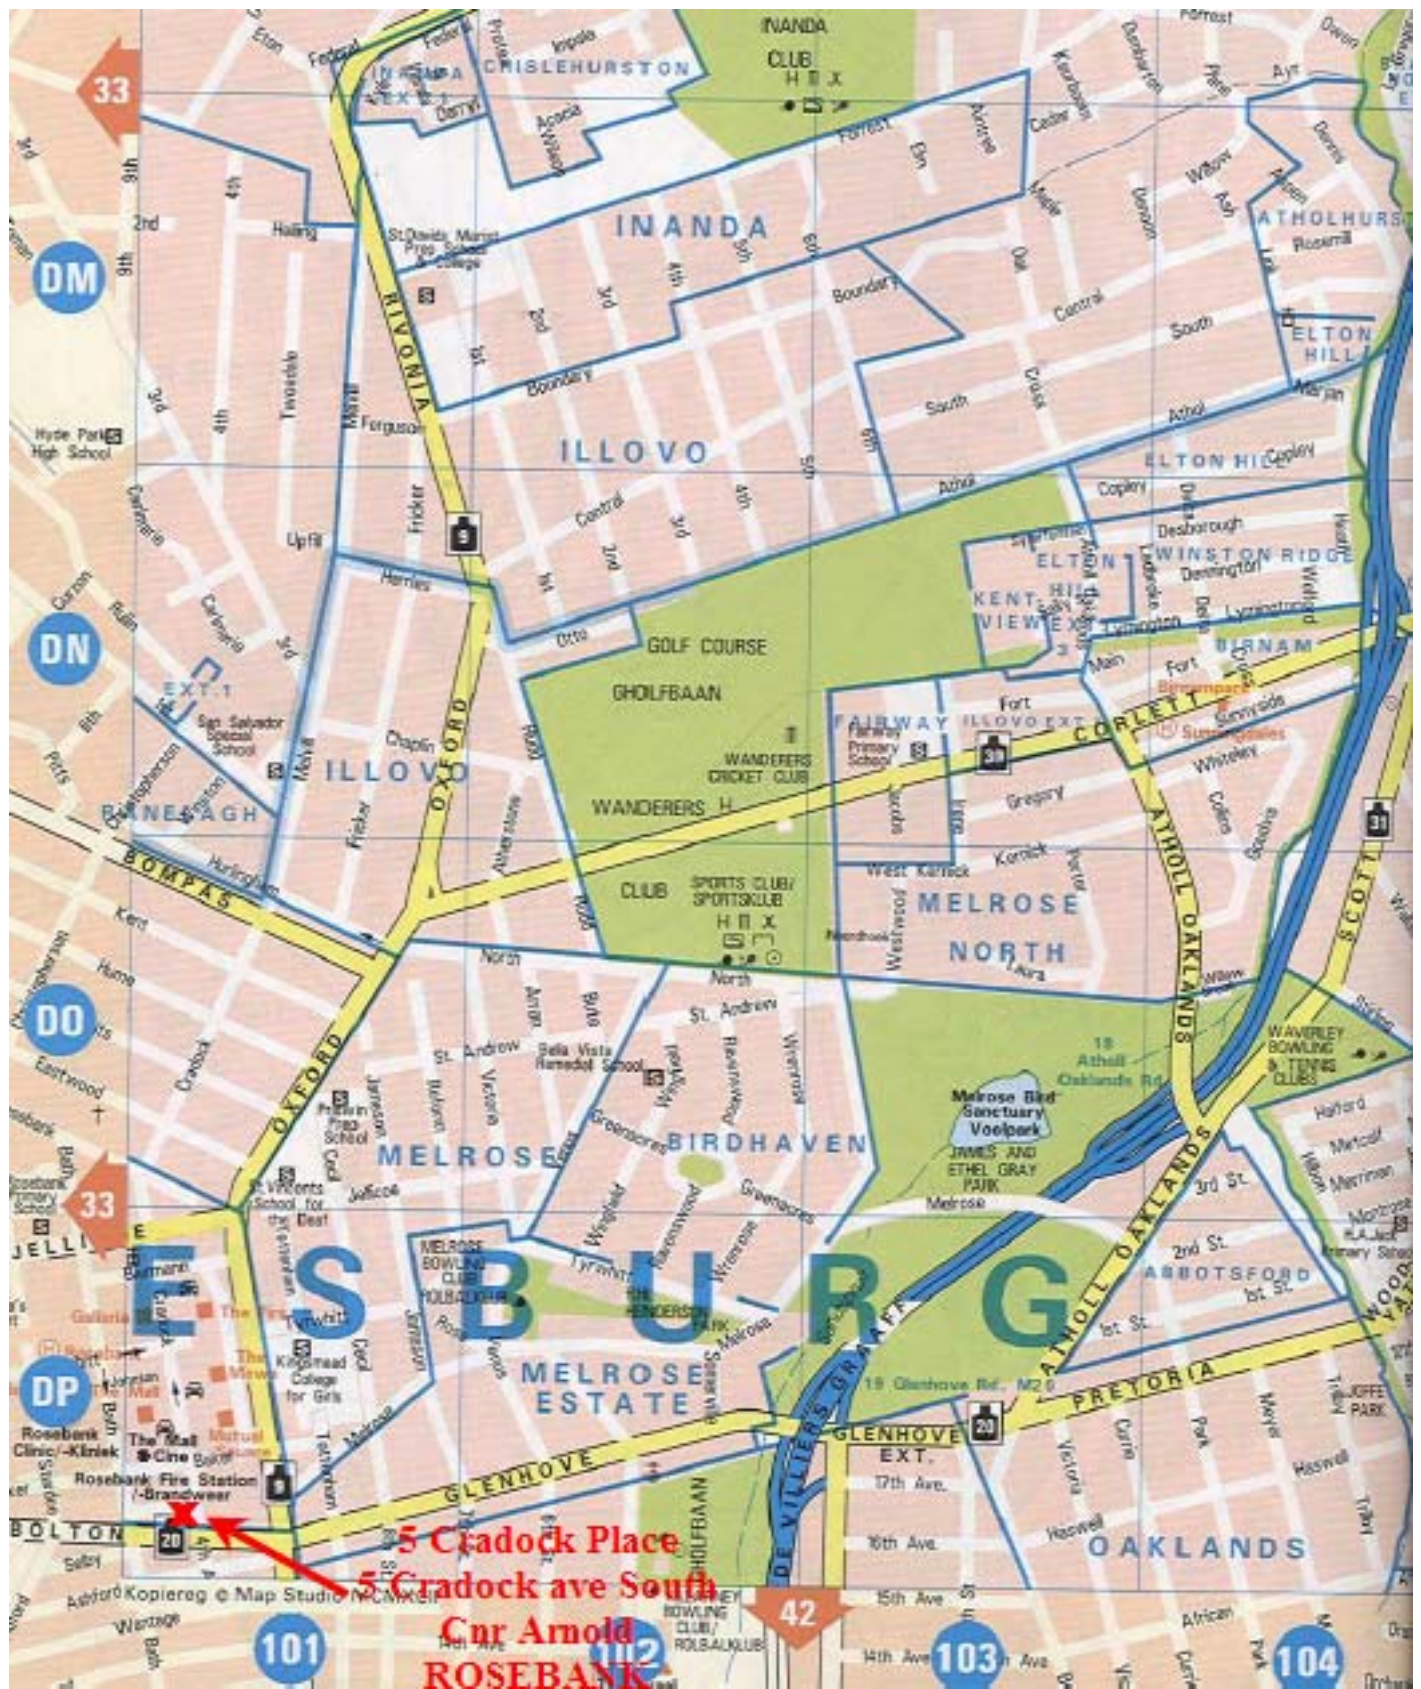

### **Directions from Sandton/Pretoria:**

Take the M1 South, take Glenhove off ramp, head west (turn right) and continue up Glenhove Road, go straight over Oxford, take the first road right into Cradock, take the first road left into Arnold, parking to the left into the basement, lower level. Parking is marked "Kaelo" or "Smith Savage".

### **Directions from Johannesburg:**

Take the M1 North, take Glenhove off ramp, turn left and continue up Glenhove Road, go straight over Oxford, take the first road right into Cradock, take the first road left into Arnold, parking to the left into the basement, lower level. Parking is marked "Kaelo" or "Smith Savage".

### **Directions from the West:**

Travel in a southerly direction along Jan Smuts (i.e. towards Johannesburg), turn left into Bolton (which becomes Baker). Travel up Baker and turn right into Cradock. Take the first road right into Arnold, parking to the left into the basement, lower level. Parking is marked "Kaelo" or "Smith Savage".

5 Cradock Place  
5 Cradock Ave South  
Cnr Arnold  
ROSEBANK